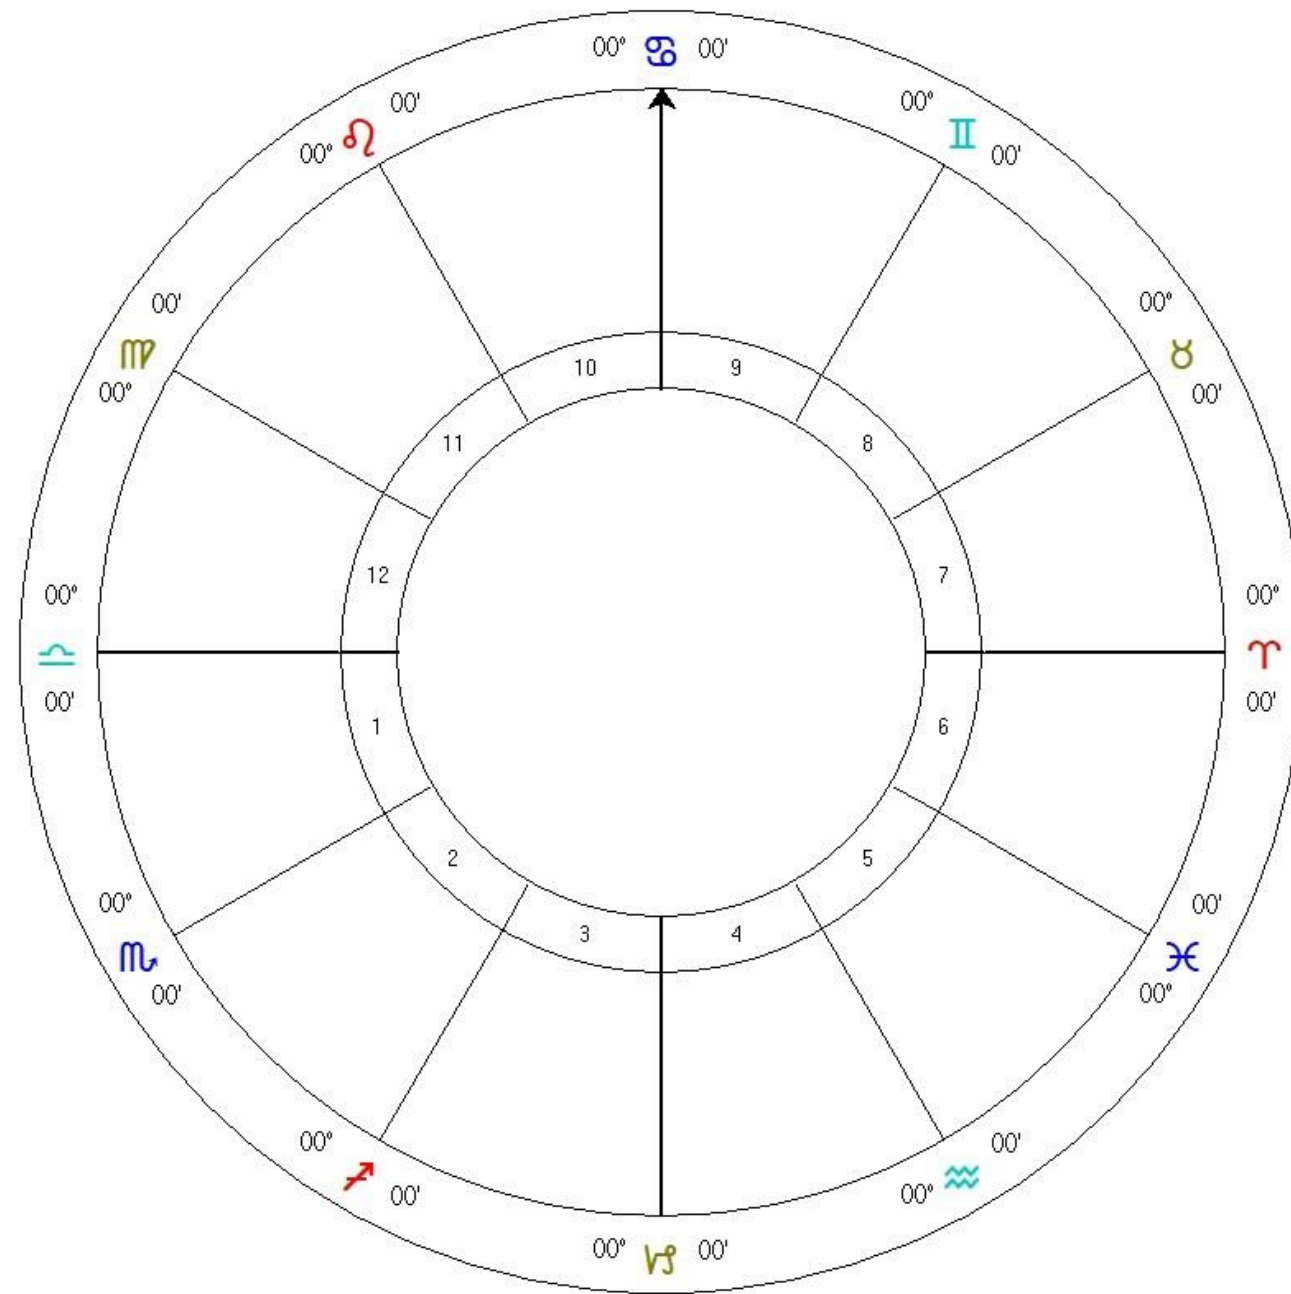

1. Re-live
2. Fruition
3. Combination

Developing identity structure.
What the soul wants to experience in order to facilitate its ongoing evolution.

“Evolution occurs through the emotional body”

The Square

- Stress to actualize and establish concrete forms.
- Greater strength and definition.
- Turning point within a cycle

270° Last quarter Square

90° First quarter Square

When a planet square the Lunar Nodes