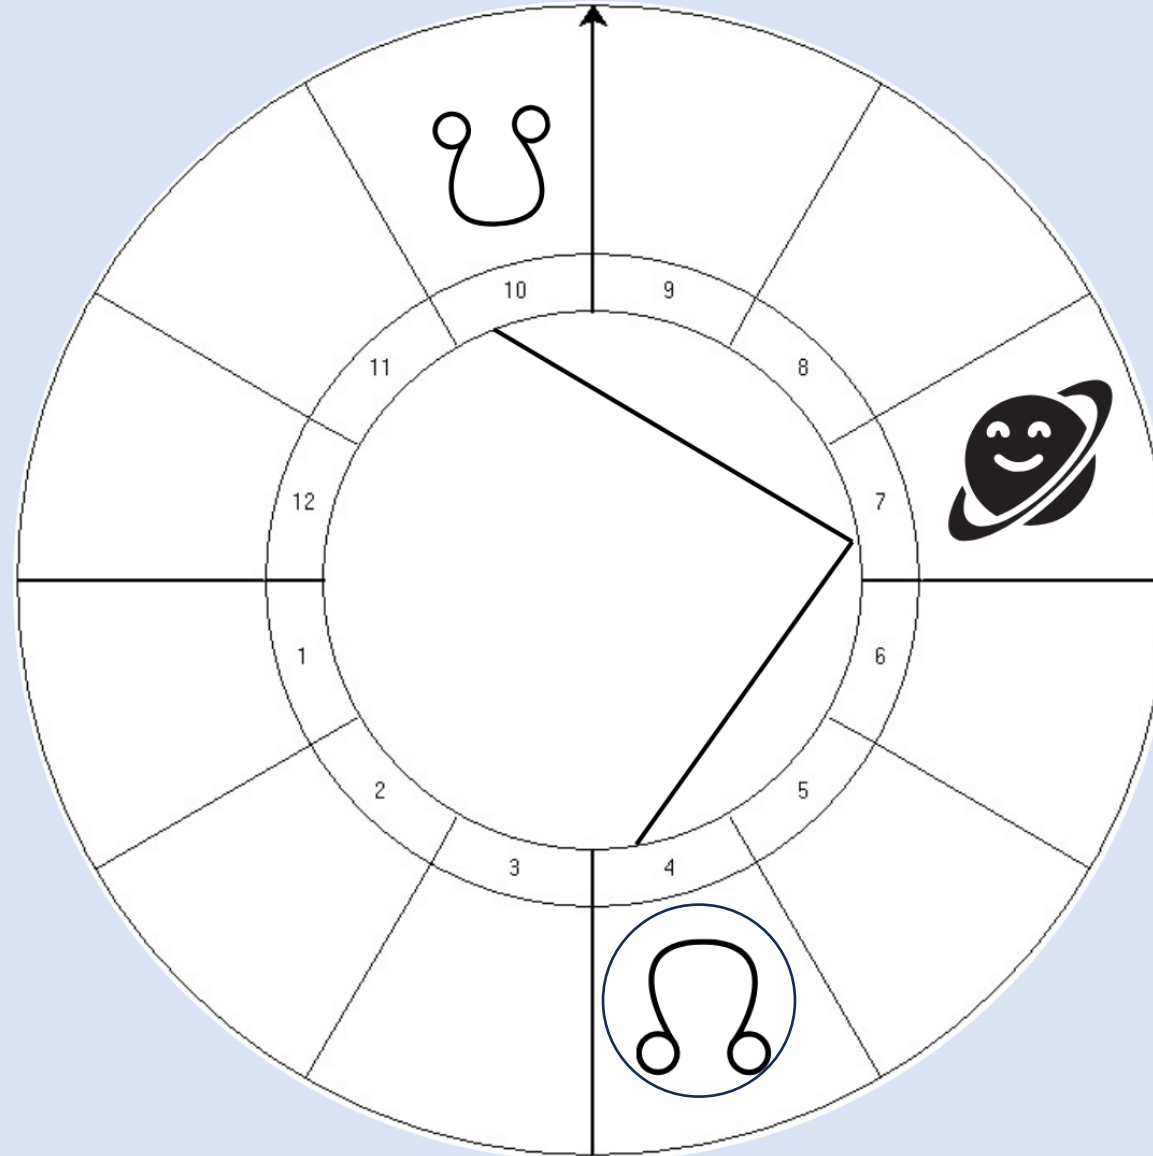

Generic Example

SN 10th
NN 4th

Resolution node =
NN in the 4th