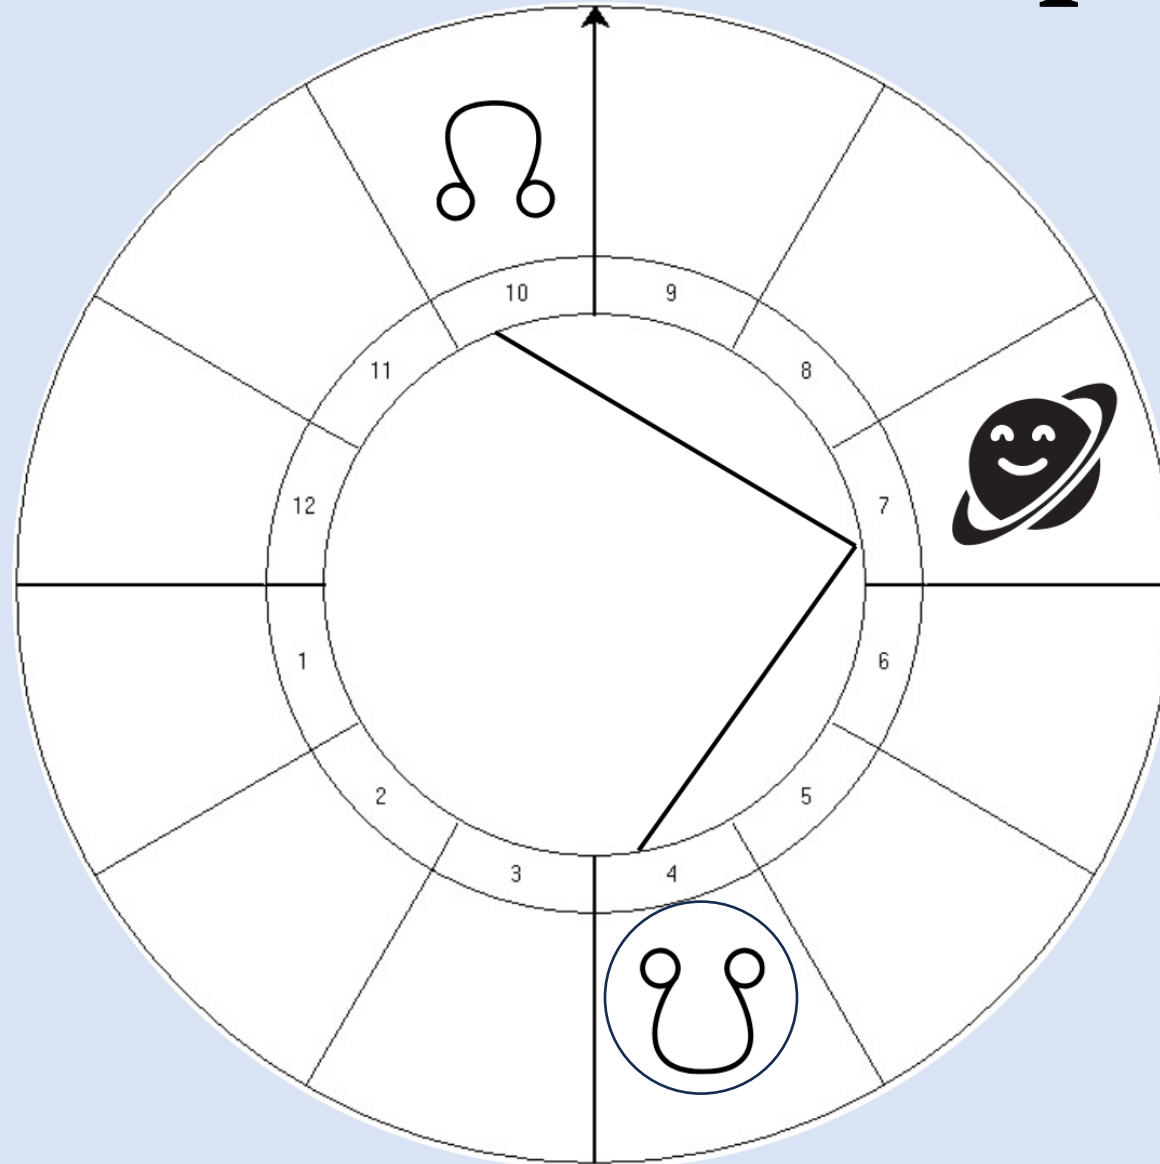

Technique:

Stand on the planet, look into the center of the wheel.
Now look to your left. That is your resolution node.

Generic Example

SN 4th
NN 10th

Resolution node =
NN in the 10th

Generic Example

SN 10th
NN 4th

Resolution node =
SN in the 10th

Generic Example

SN 10th
NN 4th

Resolution node =
NN in the 4th

Generic Example

SN 4thth
NN 10th

Resolution node =
SN in the 4th

More Interpretive Details