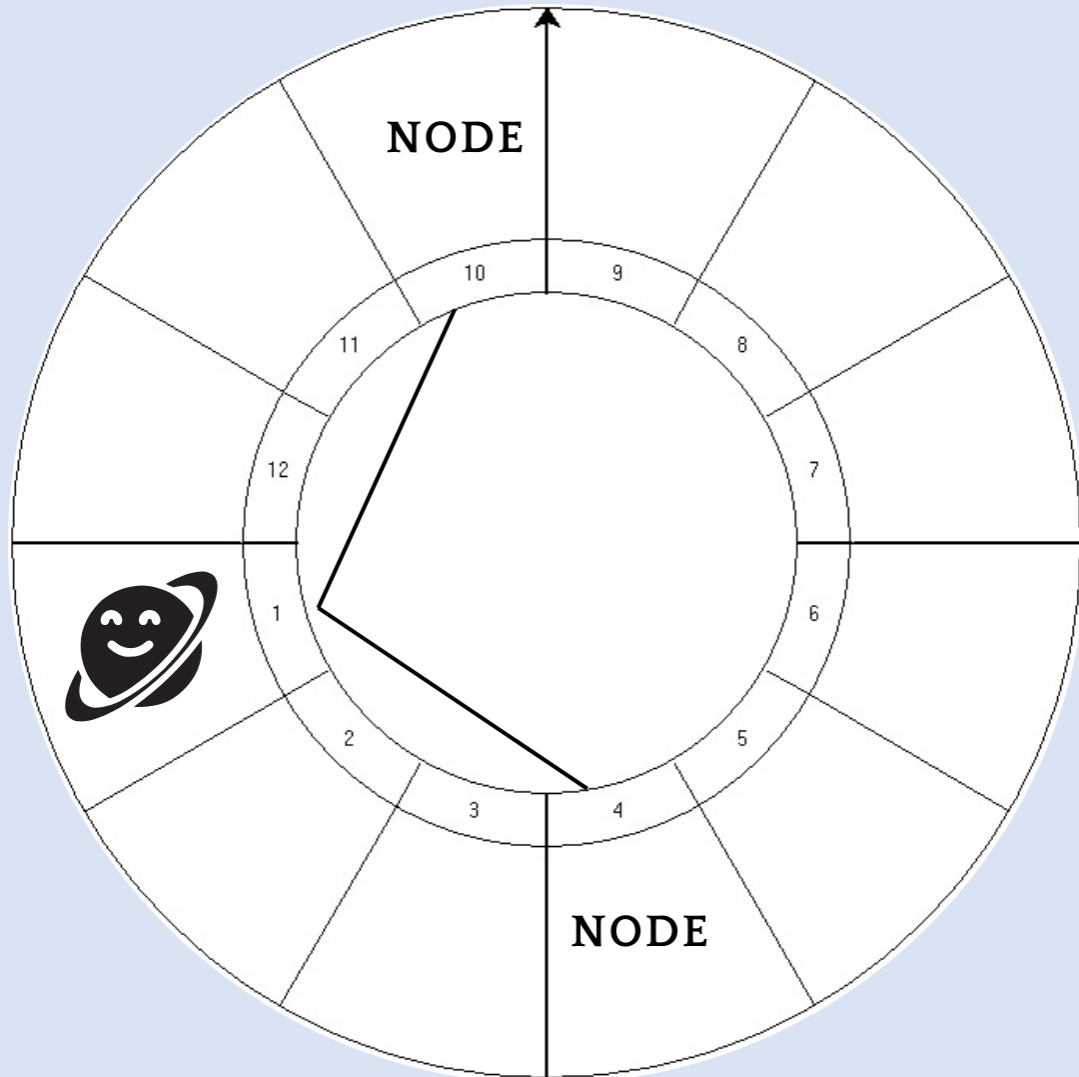

10th house

- Social role, responsibility
- Time-awareness
- Cultivation of self-authority
- Repression, long term goal oriented

General Issues

- Jumping into “adult” experience before one is ready
- Trying to grow up too quickly
- Climbing up the mountain and leaving family behind, not making it all the way up
- Youth going to war to protect family on behalf of one’s nation
- A youth too eager to prove themselves
- Emotional outbursts, emotional immaturity, struggle with learning how to tame impulses within society
- Picking up a sword bc of emotional whim, not wielding it correctly
- Fear of separation refusal to grow up

Why Does This Happen?

- Evolution requires completeness of experience. You can't skip ahead without needing to go back at some point.
- "A Soul can evolve various dynamics while at the same time 'leaving behind' other dynamics that correlate to skipped steps. So [in the case of a planet squaring the nodes], the evolution of the Soul, and all of its dynamics, are blocked until those skipped steps are indeed recovered."
- The soul is the cause of a skipped step and the cause of its resolution