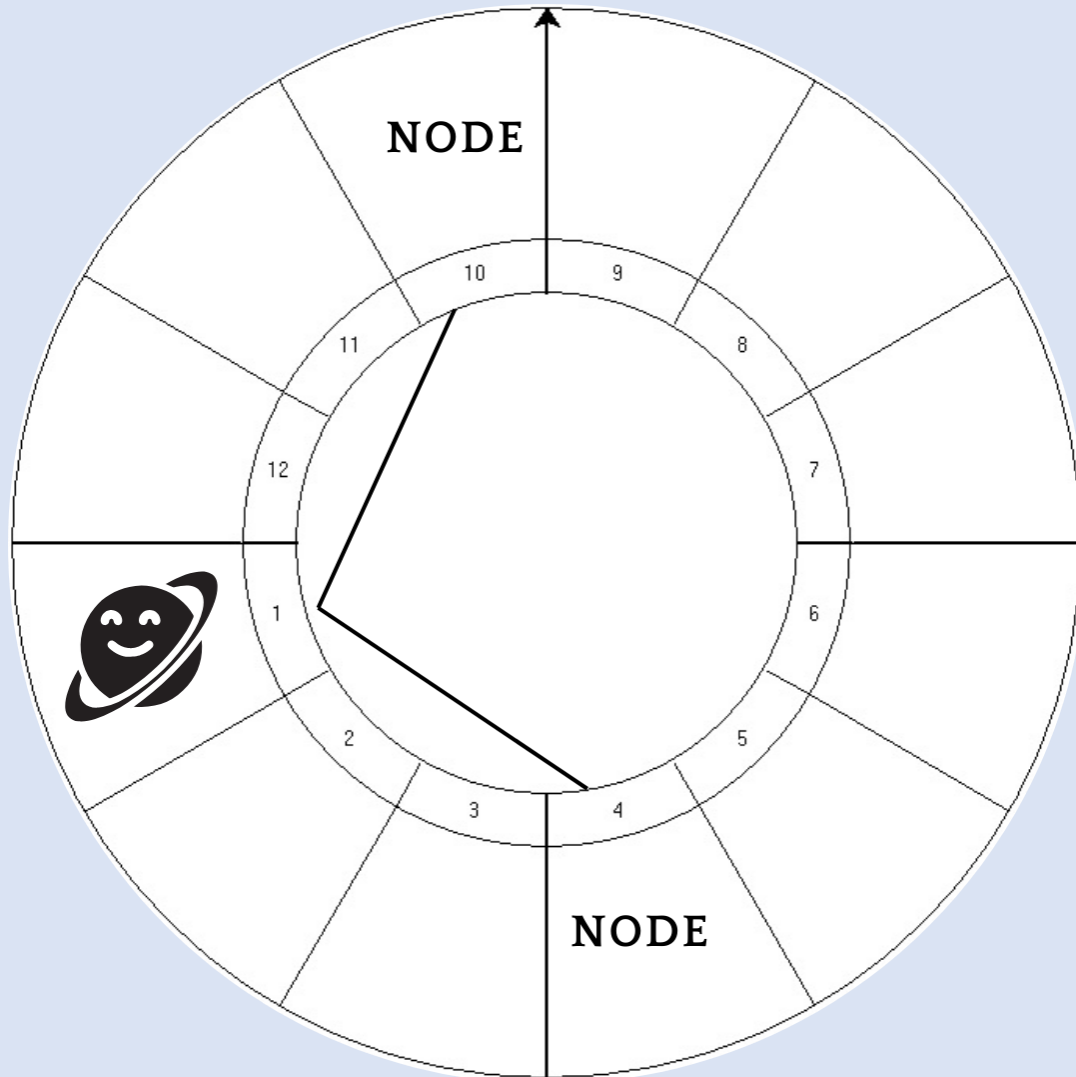

10th house

- Social role, responsibility
- Time-awareness
- Cultivation of self-authority
- Repression, long term goal oriented

General Issues

- Jumping into “adult” experience before one is ready
- Trying to grow up too quickly
- Climbing up the mountain and leaving family behind, not making it all the way up
- Youth going to war to protect family on behalf of one’s nation
- A youth too eager to prove themselves
- Emotional outbursts, emotional immaturity, struggle with learning how to tame impulses within society
- Picking up a sword bc of emotional whim, not wielding it correctly
- Fear of separation refusal to grow up