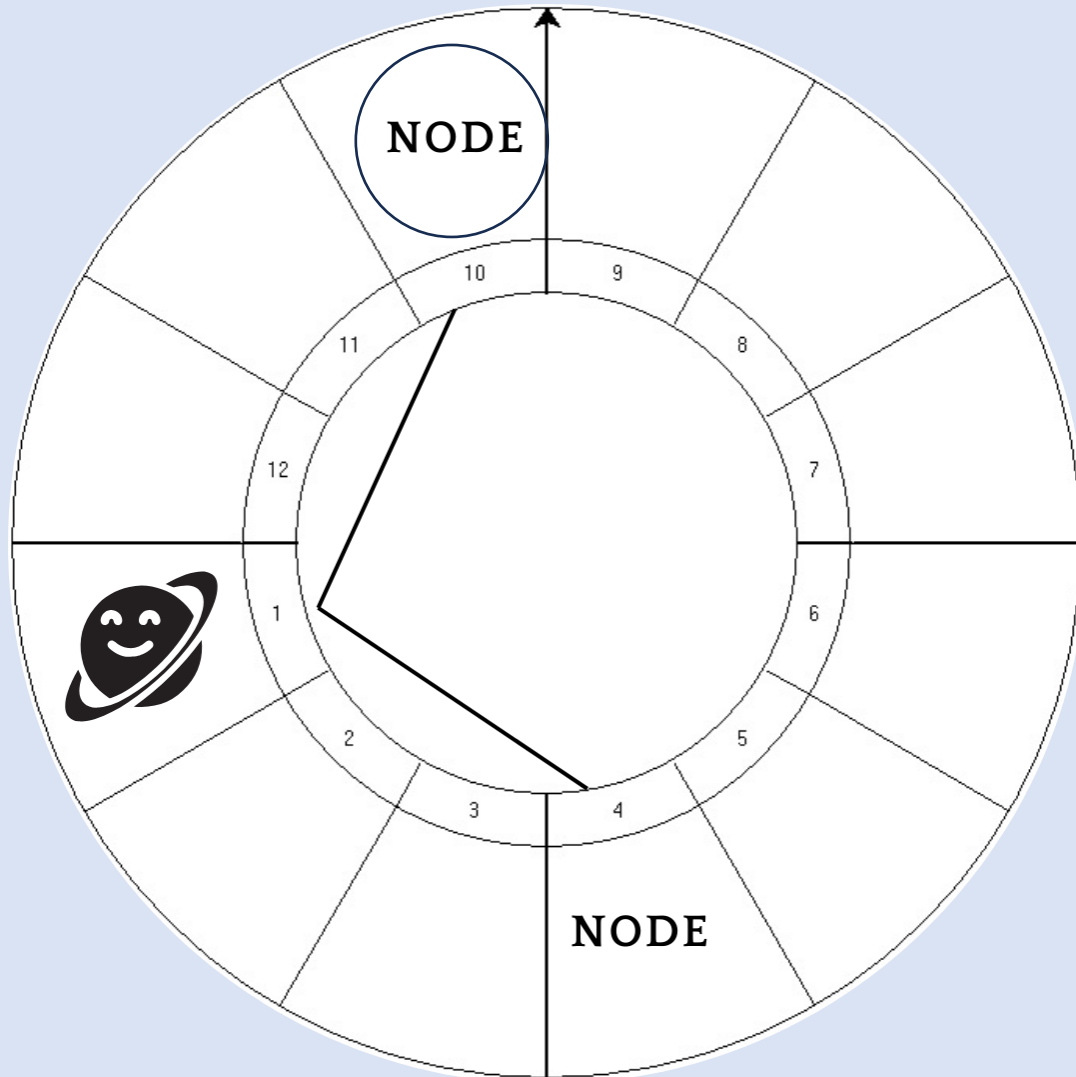

Why Does This Happen?

- Evolution requires completeness of experience. You can't skip ahead without needing to go back at some point.
- "A Soul can evolve various dynamics while at the same time 'leaving behind' other dynamics that correlate to skipped steps. So [in the case of a planet squaring the nodes], the evolution of the Soul, and all of its dynamics, are blocked until those skipped steps are indeed recovered."
- The soul is the cause of a skipped step and the cause of its resolution

Don't jump to conclusions!

There is no one sized fits all

Each skipped step configuration is unique

The natal chart REFLECTS the reality of the soul itself

Take your time to observe, study and practice

Resolution Node

“The reasons for the skipped steps are within the nature of the symbols themselves that correlate to the skipped step signature. So, in essence, the solution is within the ‘problem’ itself.”

The Node that the planet LAST formed a conjunction to the squaring planet to is called the RESOLUTION NODE.

This is the node through which the entire complex (the planet, both nodes and their rulers) need to be consciously integrated.

Resolution Node

The 10th house node is the resolution node

The planet and that 10th house node are **SEPARATING** from a conjunction in time.