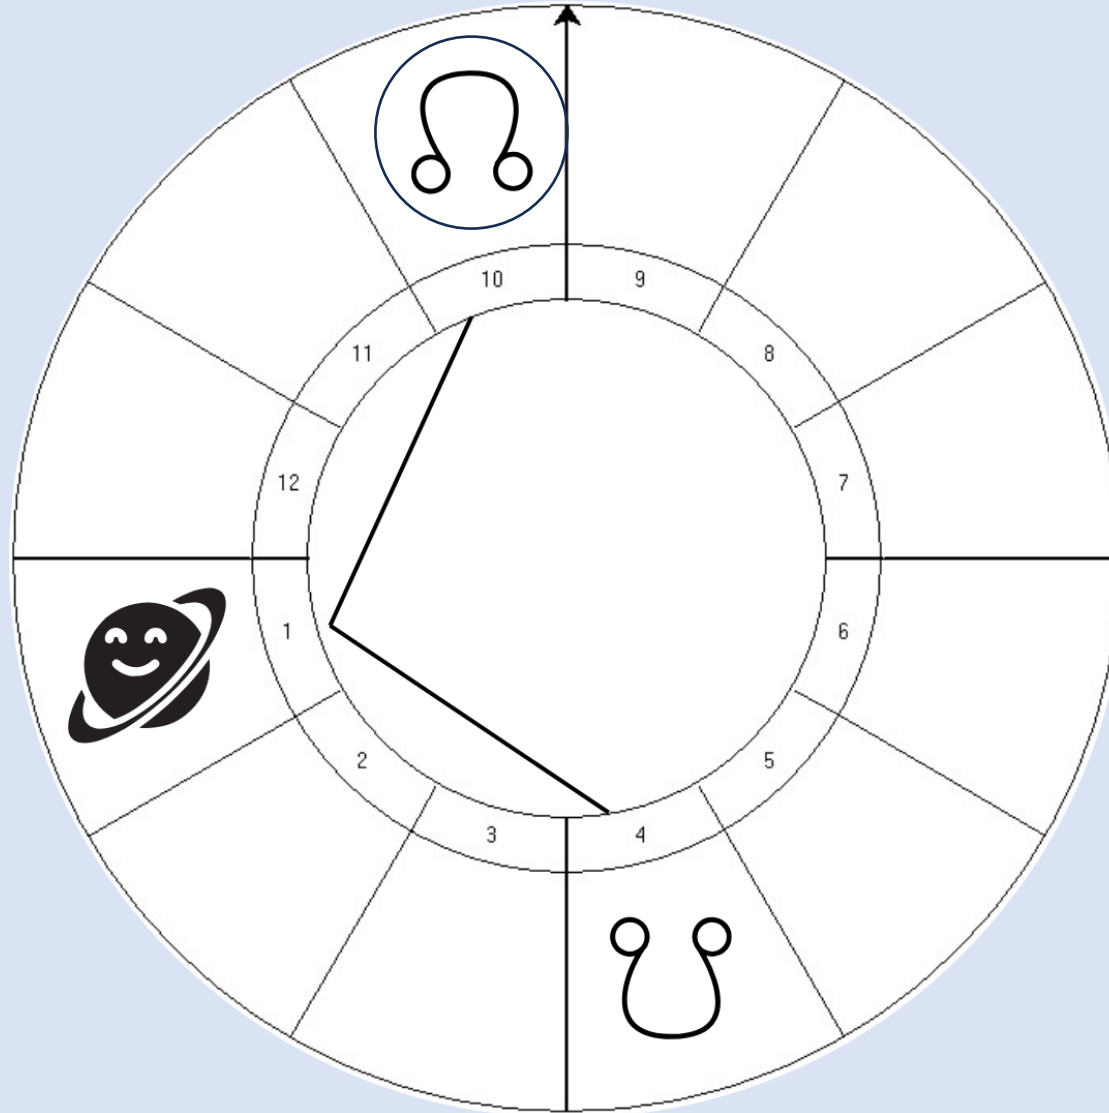

This is the node through which the entire complex (the planet, both nodes and their rulers) need to be consciously integrated.

Resolution Node

The 10th house node is the resolution node

The planet and that 10th house node are **SEPARATING** from a conjunction in time.

Technique:

Stand on the planet, look into the center of the wheel.
Now look to your left. That is your resolution node.

Generic Example

SN 4th
NN 10th

Resolution node =
NN in the 10th

Generic Example

SN 10th
NN 4th