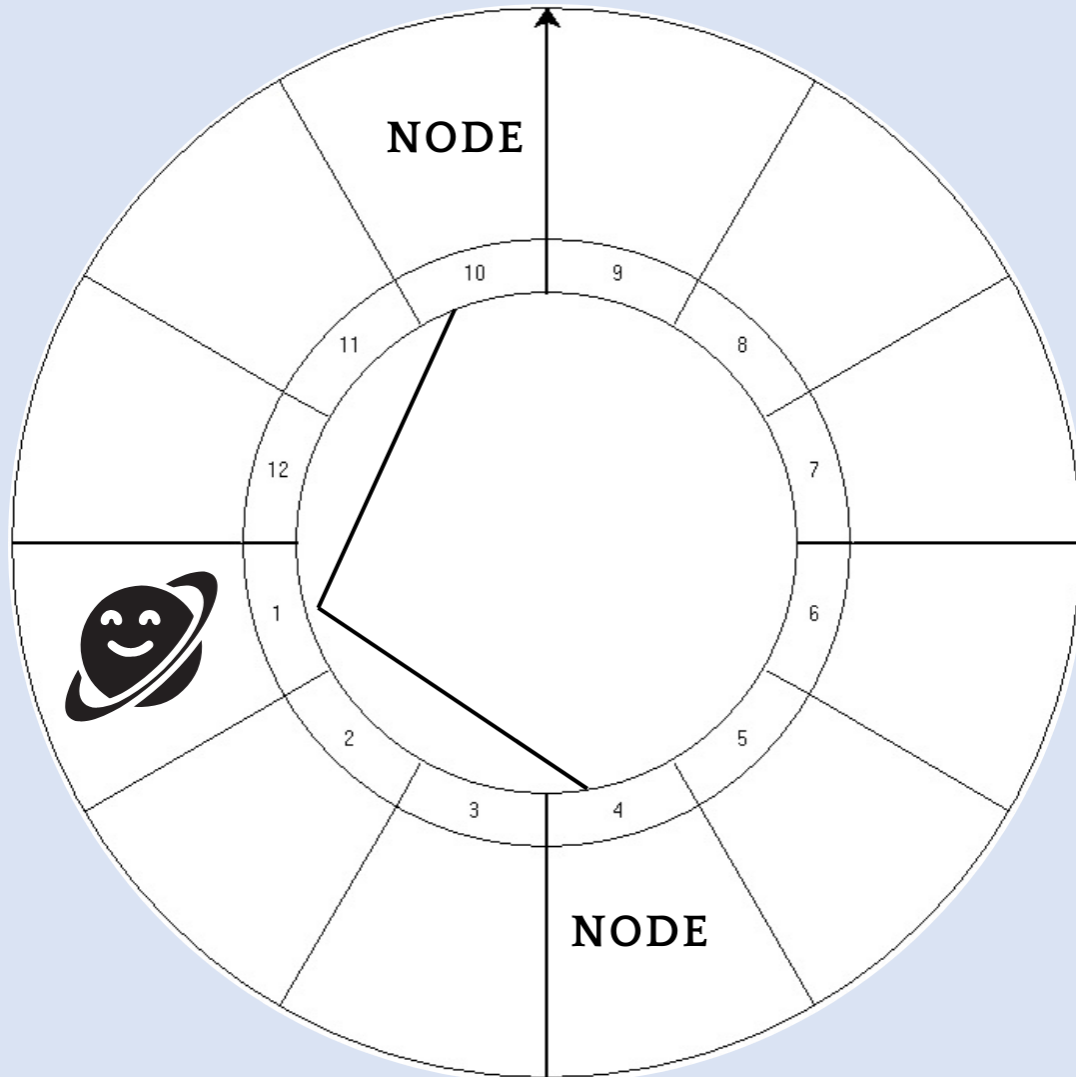

Don't jump to conclusions!

There is no one sized fits all

Each skipped step configuration is unique

The natal chart REFLECTS the reality of the soul itself

Take your time to observe, study and practice

Resolution Node

“The reasons for the skipped steps are within the nature of the symbols themselves that correlate to the skipped step signature. So, in essence, the solution is within the ‘problem’ itself.”

The Node that the planet LAST formed a conjunction to the squaring planet to is called the RESOLUTION NODE.

This is the node through which the entire complex (the planet, both nodes and their rulers) need to be consciously integrated.

Resolution Node

The 10th house node is the resolution node

The planet and that 10th house node are **SEPARATING** from a conjunction in time.