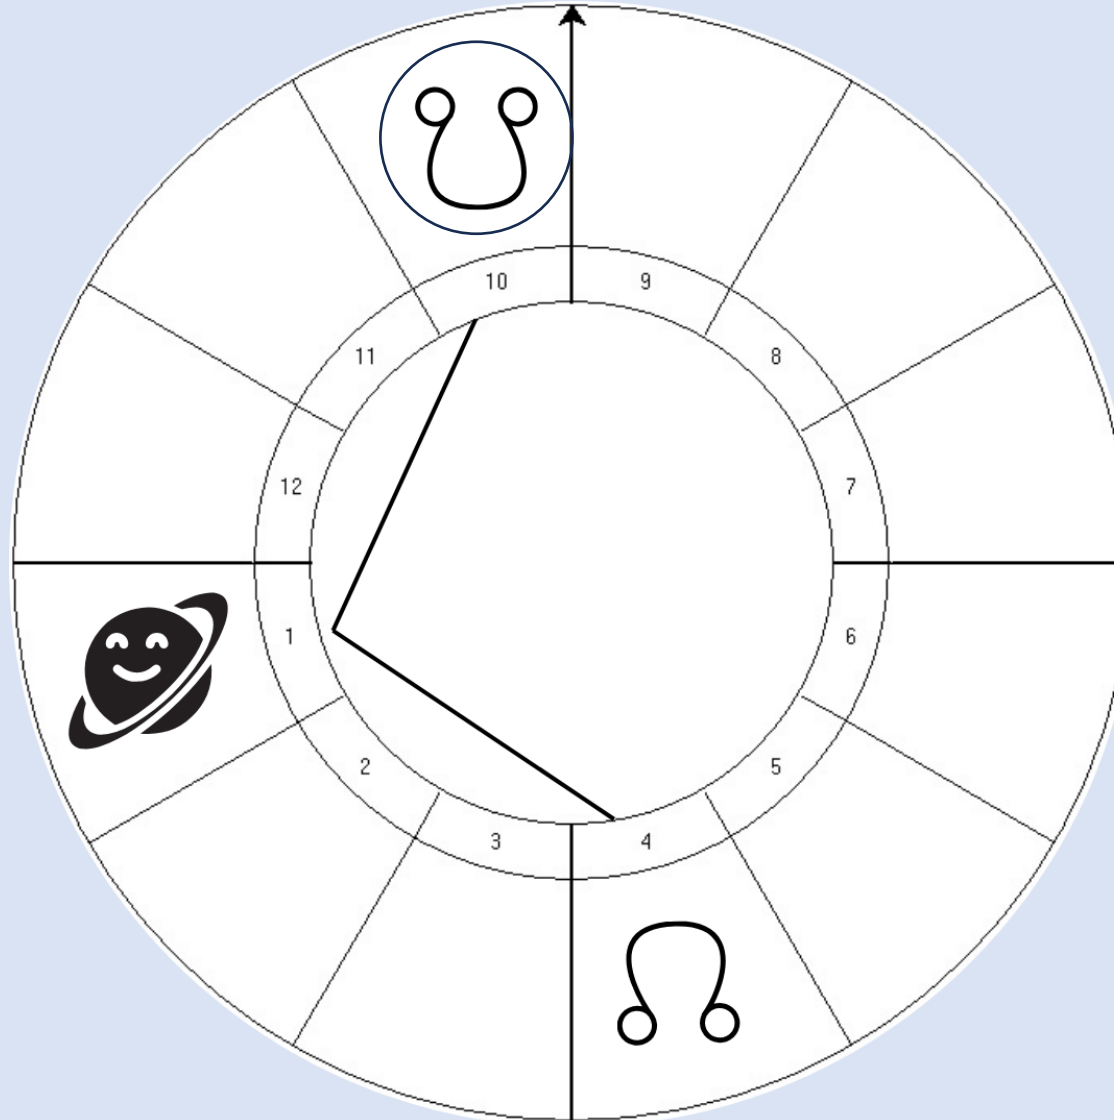

This is the node through which the entire complex (the planet, both nodes and their rulers) need to be consciously integrated.

Resolution Node

The 10th house node is the resolution node

The planet and that 10th house node are **SEPARATING** from a conjunction in time.

Technique:

Stand on the planet, look into the center of the wheel.
Now look to your left. That is your resolution node.

Generic Example

SN 4th
NN 10th

Resolution node =
NN in the 10th

Generic Example

SN 10th
NN 4th