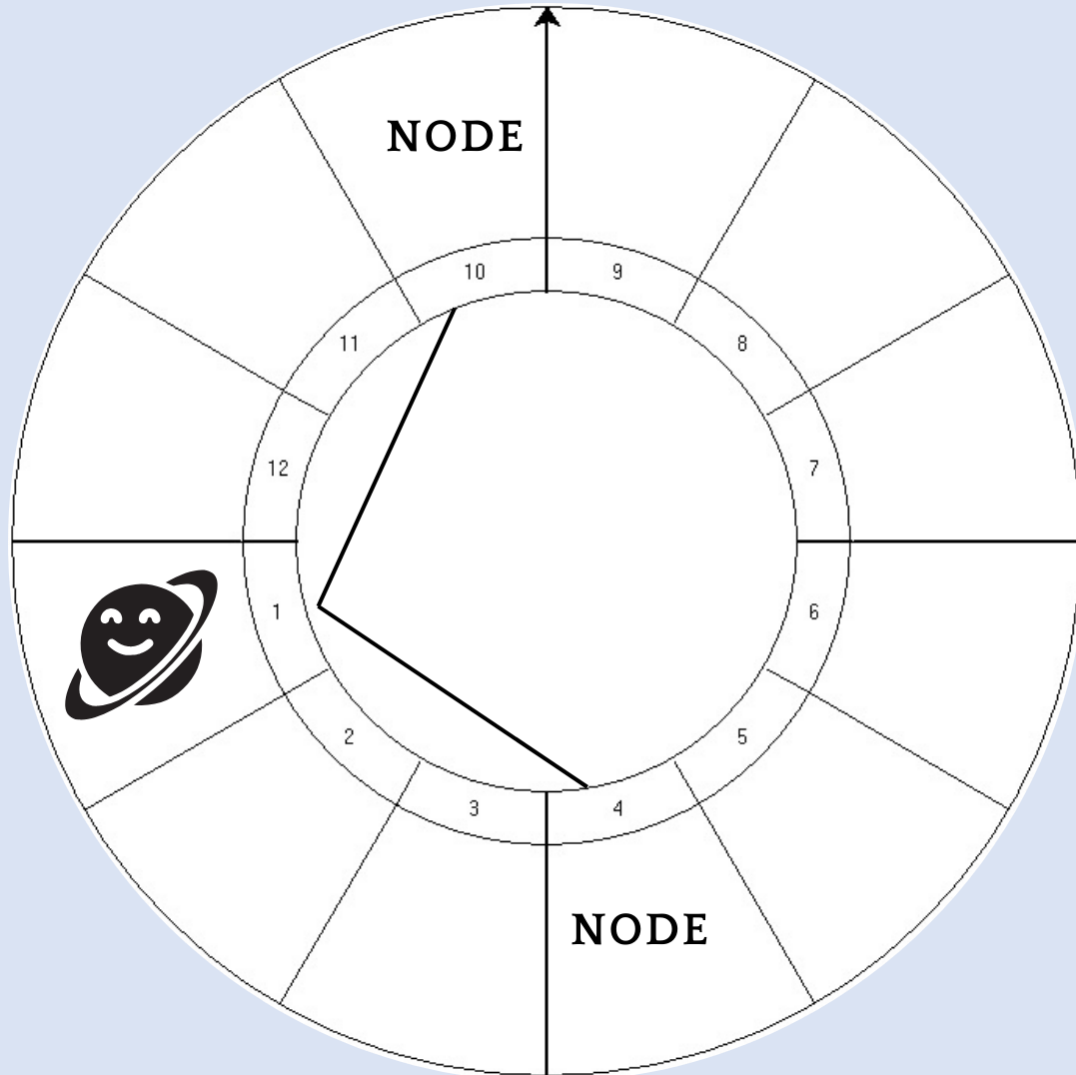

Feel into the tension

General 1st house planet characteristics

- Eager, self-motivated
- Reactive, argumentative
- Jumping into activity
- Act first, learn second

4th house

- Emotional security, safety, bonding
- Home, familiarity
- Nourishment, providing and receiving nurturance
- Sources of healthy emotional attachment

10th house

- Social role, responsibility
- Time-awareness
- Cultivation of self-authority
- Repression, long term goal oriented